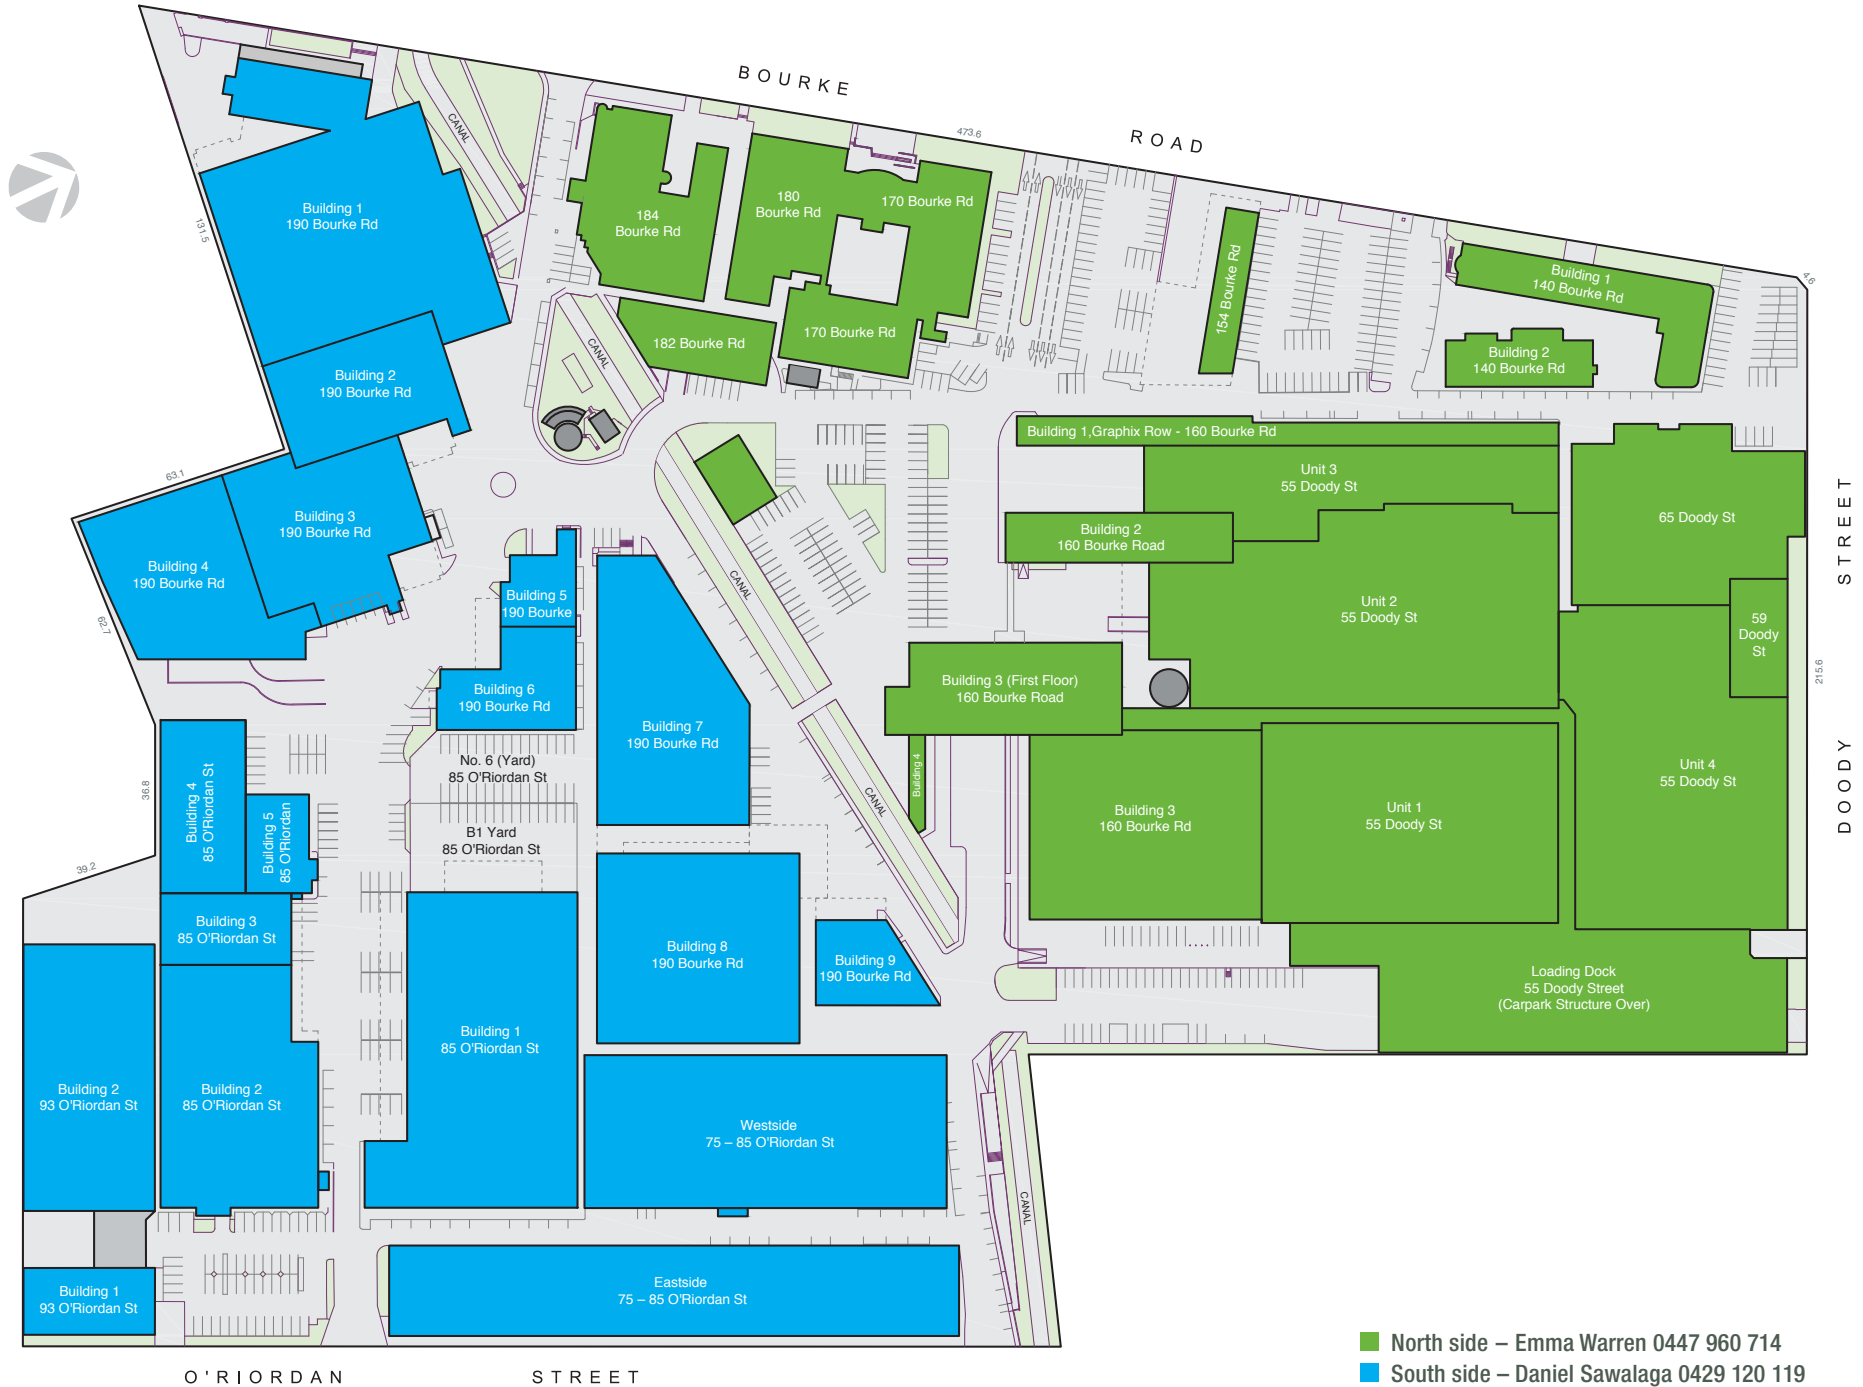

SITE PLAN

- North side – Emma Warren 0447 960 714
- South side – Daniel Sawalaga 0429 120 119